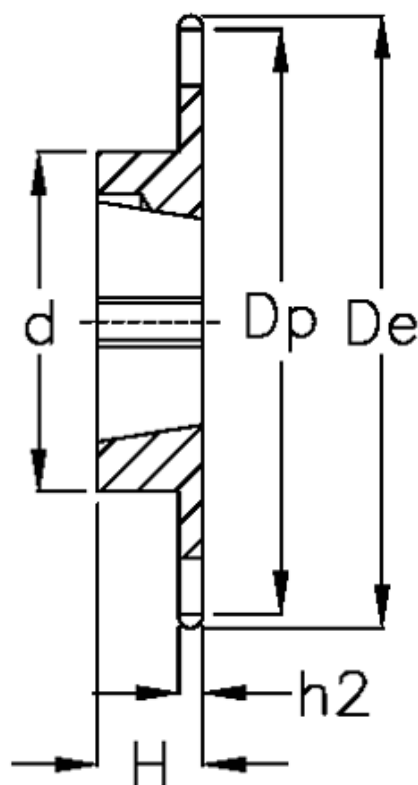

Data Sheet

Article number: 616031009057

Description: Taperbored sprocket 20 B-1 Z=57 simplex
for bushing 3020

Measures

C	= 3.5
d	= 160
De	= 591.5
Dp	= 576.36
For bush	= 3020
For chain size	= 1 1/4" x 3/4"
For chain type	= 20 B-1
H	= 51

h1	= 18.5
Material	= Støbejern
Number of teeth	= 57